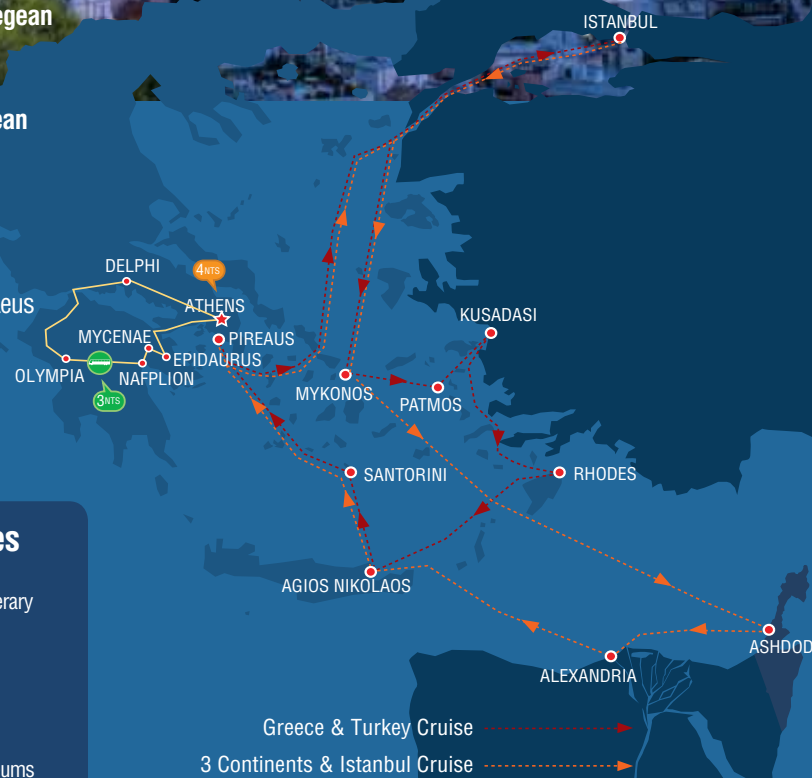

Aegean Explorer

15 days / 14 nights

Saturday arrivals in Athens

26 March - 15 October 2011

4 nights Athens, 7 night Greek Island Cruise, 3 night Classical Tour

Meals as indicated in the itinerary

Saturday: Athens Arrival

(Breakfast, Lunch, Dinner)

Wednesday: Cruising the Aegean

7 Day Louis Cruise

(Breakfast, Lunch, Dinner)

Thursday: Cruising the Aegean

7 Day Louis Cruise

(Breakfast, Lunch, Dinner)

Friday: Cruise Ship Disembarkation - Athens

Disembark in Athens

Transfer from the port of Piraeus to your select Athens hotel

(Breakfast)

Saturday: Athens Departure

(Breakfast)

Tour Package Includes

- Accommodation at select hotels
- Sightseeing as indicated in the itinerary
- 7 nights cruising in selected cabin on board Louis cruise ship
- Meals as indicated in the itinerary
- All transfers
- All hotel taxes and service charges
- All entrance fees to sites and museums